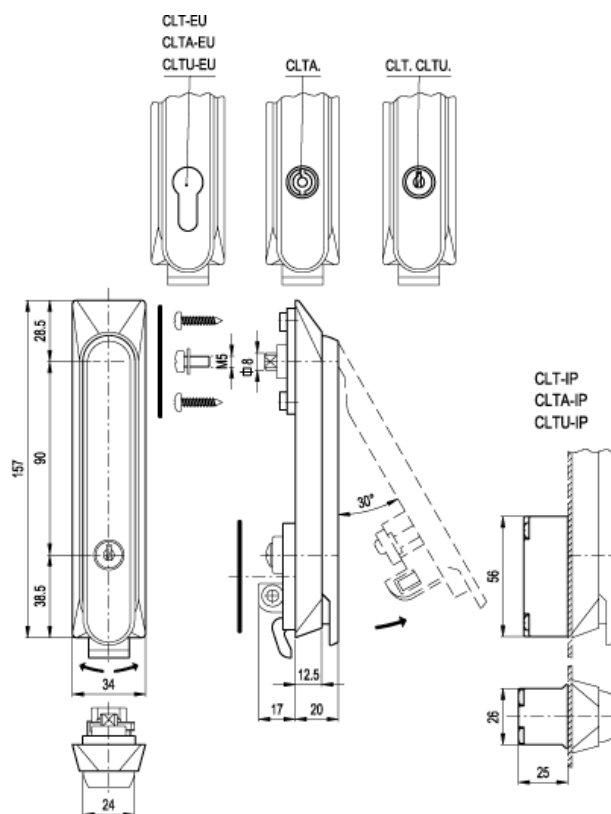

Article number: 2310421162
Description: E+G Lock with handle
CLT.160-IP

Measures

g = 160
Type = CLT.160-IP